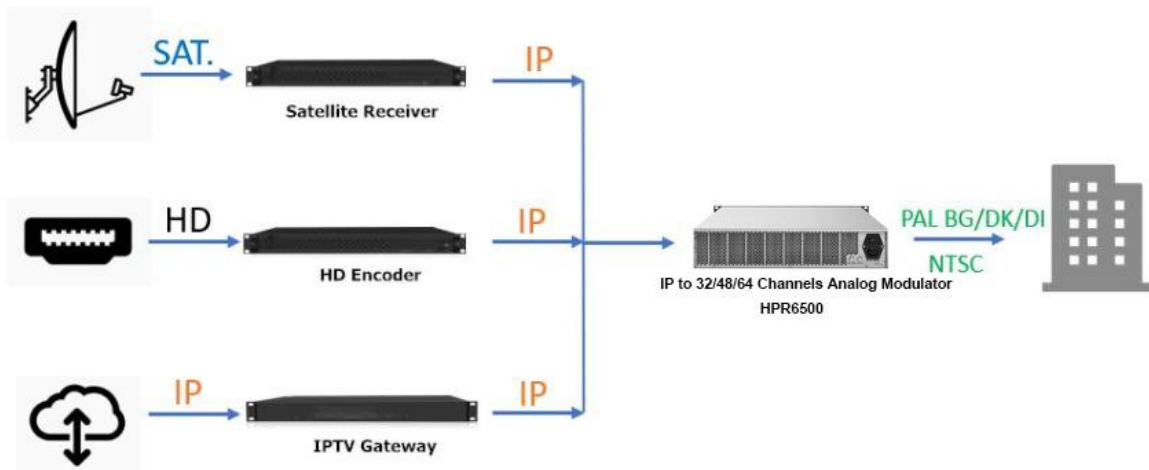

HPR6500

IP to 32/48/64 Channels Analog Modulator

Outline

HPR6500 is Catcast's high-density IP to analog RF Modulator that carry 32/48/64 non-adjacent channels in a 2 U box. Browser based user interface facilitate system setup and maintenance efficiency. This outstanding headend system consume much less power than other competitors, eventually reduce operating cost and extend life cycle.

Key Features

- System provides 1 GE input ports for both MPTS and SPTS video streams
- Compact 2RU design with 5 cooling fans and dustproof screen
- Receive up to 32/48/64 IP streams and output up to 32/48/64 channels in NTSC or PAL standard
- Easy configuration and software upgrade by built-in Web GUI
- Optional function on teletext and overlay
- Support BISS decryption, optional

System Diagram

Specification

GE INPUT	
Input Connector	1x RJ45 (1000M)
Transport Protocol	UDP, RTP
Addressing	Unicast, Multicast
MPEG Transport	SPTS, MPTS
TS DECODING	
Video Resolutions	Up to 1080P
Video Form	MPEG1/2/4; H.264; H.265; AVS; AVS+; VC1
Audio Form	MPEG- 1 Layer I/ II/ III; WMA, AAC,AC3
MAX decoding stream	32/48/64 channels
Additional capabilities	Teletext; BISS decrypt
Aspect Ratio Control	4:3(Letter & Box); 16:9
RF OUTPUT	
Connector	F female connector
Number of RF channels	32/48/64, Fully agile modulated channels