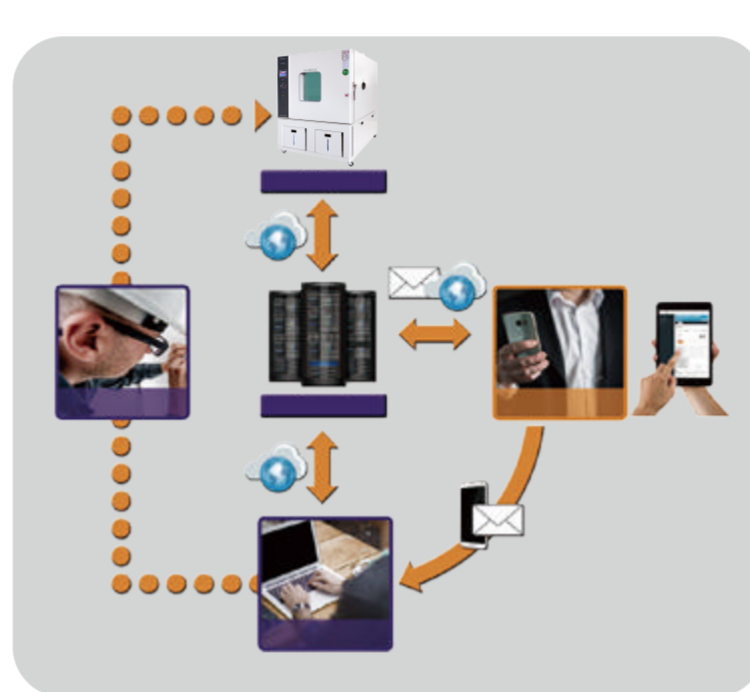

Energy Saving Temperature & Humidity Chamber

Energy Conservation

Remote network system

Circuit System

Remote network system

• Specifications

Model	SMC-150-CC	SMC-225-CC	SMC-408-CC	SMC-800-CC	SMC-1000-CC	SMC-1500-CC	
Temperature range	-70℃~180℃ (A:0℃~180℃;B: -20℃~180℃; C: -40℃~180℃;D:-70℃~180℃)						
Temperature fluctuation	±0.5℃						
Temperature	Cooling rate						
	180.0℃~25.0℃ Cooling rate 2.0~3.0℃/min						
	25.0℃~40.0℃ Cooling rate 1.0~2.0℃/min -40.0℃~-70.0℃ Cooling rate 0.7~1.5℃/min						
Heating rate	-70.0℃~180.0℃ Within 60 mins 3.0~5.0℃/min						
Temperature uniformity	±1.5℃ (-40.0℃~100.0℃)						
	±2.0℃ (100.1℃~180.0℃or-40.0℃~-70.0℃)						
Humidity range	20.0%RH~98.0%RH						
Humidity fluctuation	±1.0% RH						
Humidity uniformity	±2.0%RH						
Material	Internal material	SUS304 stainless steel(1.2mm)					
	External material	cold-rolled plate(1.2mm),powder coating					
	Heat insulation	polyurethane foam(100mm)+glass wool(10mm)					
	Fan	Centrifugal fan(Impeller Fan)					
	Refrigeration compressor	hermetic compressor(Tecumseh)					
	Cooling mode	air cooling or water cooling					
	Refrigerant	R404A、R23、R508					
	Evaporator	finned-tube exchanger					
	Heater	nickel chrome strip heater					
Humidifier	Steam Humidifier						
Size	Interior size(mm) W*H*D	500*600*500	500*750*600	800*850*600	1000*1000*800	1000*1000*1000	1200*1000*1250
	Outer size(mm) W*H*D	700*1670*1275	700*1880*1290	1000*1950*1400	1200*2050*1590	1200*2050*1780	1400*2050*2030
	Volume (L)	150L	225L	408L	800L	1000L	1500L
	Weight (kg)	380	450	620	680	840	955
Working Temperature	+5 ~ 35℃						
Power supply	220V AC 50/60Hz 31A	220V AC 50/60Hz 33A	380V AC 50/60Hz 17A	380V AC 50/60Hz 25A	380V AC 50/60Hz 27A	380V AC 50/60Hz 50A	
Controller	Standard: South Korea TEMI-1500						

Mobile phone scan
can visit our official website