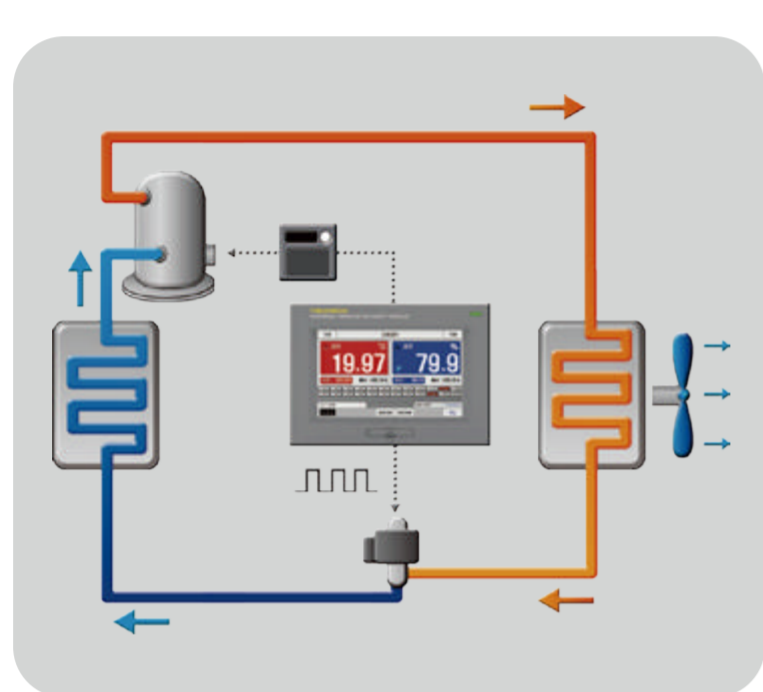

Energy Saving Temperature & Humidity Chamber

Energy Conservation

Remote network system

Circuit System

Remote network system

• Specifications

Model	SMC-150-CC	SMC-225-CC	SMC-408-CC	SMC-800-CC	SMC-1000-CC	SMC-1500-CC	
Temperature range	-70℃~180℃ (A:0℃~180℃;B: -20℃~180℃; C: -40℃~180℃;D:-70℃~180℃)						
Temperature fluctuation	±0.5℃						
Temperature	Cooling rate						
	180.0℃~25.0℃ Cooling rate 2.0~3.0℃/min						
	25.0℃~40.0℃ Cooling rate 1.0~2.0℃/min -40.0℃~-70.0℃ Cooling rate 0.7~1.5℃/min						
Heating rate	-70.0℃~180.0℃ Within 60 mins 3.0~5.0℃/min						
Temperature uniformity	±1.5℃ (-40.0℃~100.0℃)						
	±2.0℃ (100.1℃~180.0℃or-40.0℃~-70.0℃)						
Humidity range	20.0%RH~98.0%RH						
Humidity fluctuation	±1.0% RH						
Humidity uniformity	±2.0%RH						
Material	Internal material	SUS304 stainless steel(1.2mm)					
	External material	cold-rolled plate(1.2mm),powder coating					
	Heat insulation	polyurethane foam(100mm)+glass wool(10mm)					
	Fan	Centrifugal fan(Impeller Fan)					
	Refrigeration compressor	hermetic compressor(Tecumseh)					
	Cooling mode	air cooling or water cooling					
	Refrigerant	R404A、R23、R508					
	Evaporator	finned-tube exchanger					
	Heater	nickel chrome strip heater					
Humidifier	Steam Humidifier						
Size	Interior size(mm) W*H*D	500*600*500	500*750*600	800*850*600	1000*1000*800	1000*1000*1000	1200*1000*1250
	Outer size(mm) W*H*D	700*1670*1275	700*1880*1290	1000*1950*1400	1200*2050*1590	1200*2050*1780	1400*2050*2030
	Volume (L)	150L	225L	408L	800L	1000L	1500L
	Weight (kg)	380	450	620	680	840	955
Working Temperature	+5 ~ 35℃						
Power supply	220V AC 50/60Hz 31A	220V AC 50/60Hz 33A	380V AC 50/60Hz 17A	380V AC 50/60Hz 25A	380V AC 50/60Hz 27A	380V AC 50/60Hz 50A	
Controller	Standard: South Korea TEMI-1500						