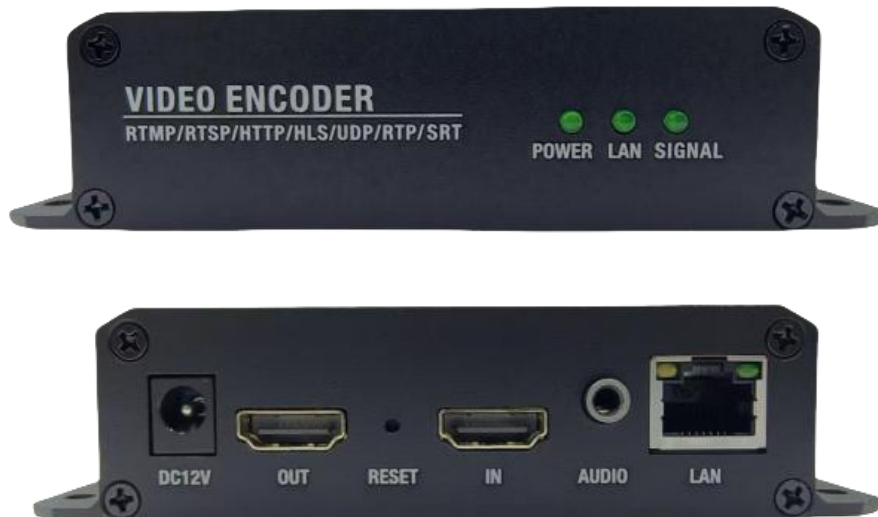

HP2501E H.265 H.264 HDMI Encoder

Specification

Specification		Parameters
Video/Audio Input	Video Input	1 channel HDMI
	Audio Input	1 channel HDMI built-in audio, 1 channel HDMI external audio
Video/Audio Output	Video Output	1 channel HDMI
	Audio Output	1 channel HDMI built-in audio
Video Encoding	Encoding standard	H.264/H.265 optional
	Encoding frame rate	5-60 Adjustable
	Keyframe interval (frames)	5-300 Adjustable
	Bit-rate (kbit)	32-32000 Adjustable
	Resolution	1920x1080/1680x1056/1280x720/1024x576/850x480/720x576/720x540/720x480/720x404/704x576/640x480/640x360/608x448/544x480/480x480/480x384/480x360/480x320/480x272/480x270/400x320/400x224/352x480/352x228/320x256/320x240/320x180/240x180/176x144/

		Same as input resolution
	H.264 level	baseline profile/main profile/high profile
	Code stream control	CBR/VBR optional
	Stream	Support RTMP/ RTSP /HTTP TS/HTTP FLV/HLS/UDP multicast /RTPmulticast
Audio Encoding	Sample rate	44100/48000 optional
	Encoding standard	AAC /AAC+/AAC++/MP3/MP2/ AC3 optional
	Bit-rate	AAC:48000-320000 adjustable/ AAC+:24000-48000 adjustable/ AAC++:12000-32000 adjustable /MP3:64000-320000 adjustable/ MP2: 64000-320000 adjustable / AC3:40000-640000 adjustable
	Digital volume	-50~50 adjustable
	RTSP stream uses G711A encoding	Disable/Enable Optional
OSD	Transparency	0-128 adjustable
	Type	Text/Image/Scrolling Text/Time
	Region	4 region optional
	X coordinate	0-1920
	Y coordinate	0-1080
	LOGO	4 LOGOs can be uploaded for selection
	Font size	8-72
	Background color	Transparent/white/black
	Font color	RGB color optional
General	Network	Gigabit
	Management	Configuration management via WEB
	ONVIF	Support ONVIF search and browsing video
	Power supply	12V/DC,2A
	Power consumption	4W
	Working temperature	-20℃+60℃
	Operating humidity	<90%, No condensation
	Dimension	15cm x 10cm x 3.2cm
	Weight	284g