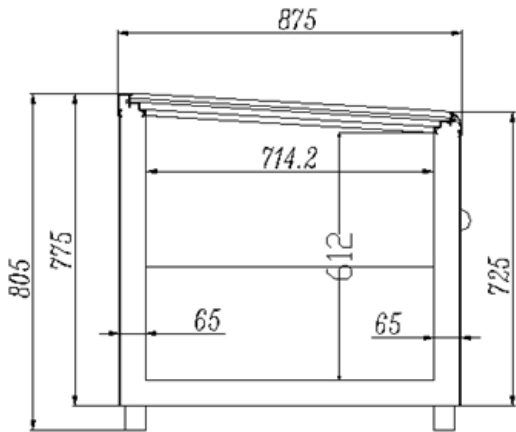

Incorporated condensing unit

R404A

Propane refrigerant gas (R290)

LED lighting

Victor				
	Length mm	1860	2105	2505
Victor	Linear Cabinet		CQZ21L	CQZ25L
	End Cabinet	CQZ18D		

Linear Cabinet

End Cabinet

Legend