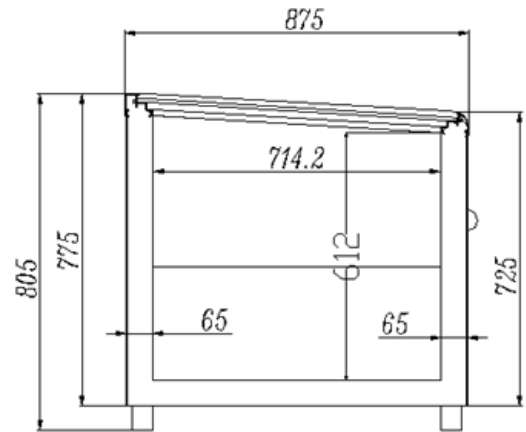

Incorporated condensing unit

R404A

Propane refrigerant gas (R290)

LED lighting

Victor				
	Length mm	1860	2105	2505
Victor	Linear Cabinet		CQZ21L	CQZ25L
	End Cabinet	CQZ18D		

Linear Cabinet

End Cabinet

Legend