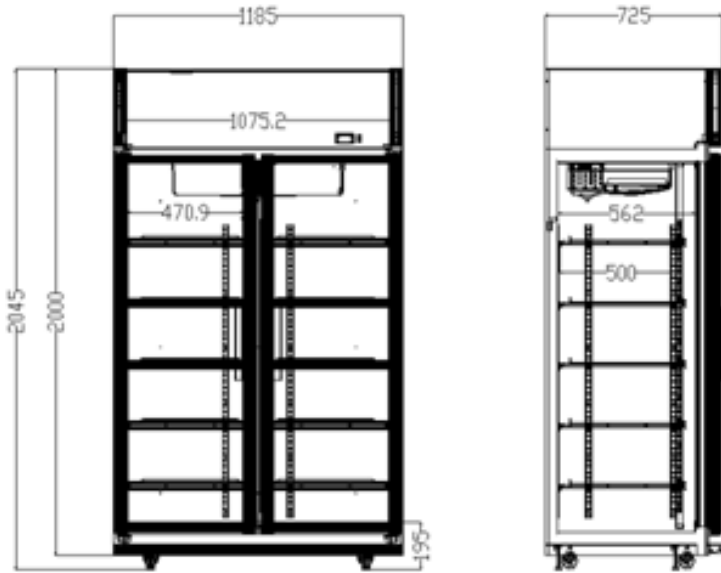

Linear Cabinet