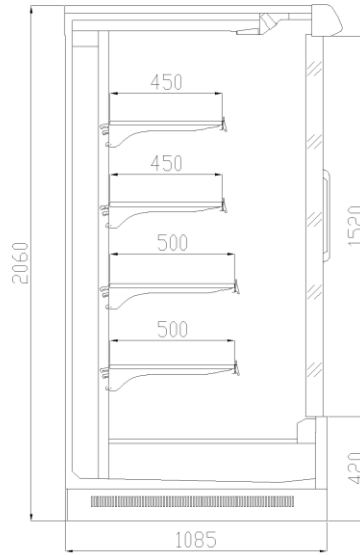

Linear Cabinet

End Cabinet