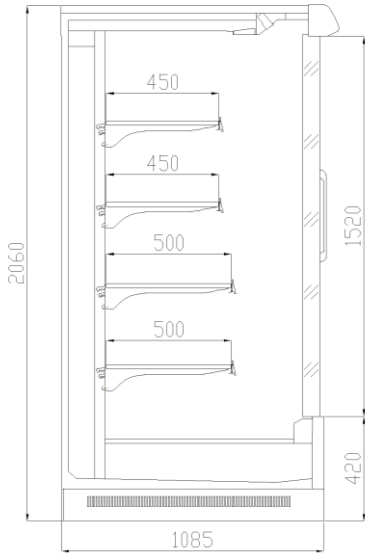

Linear Cabinet

End Cabinet