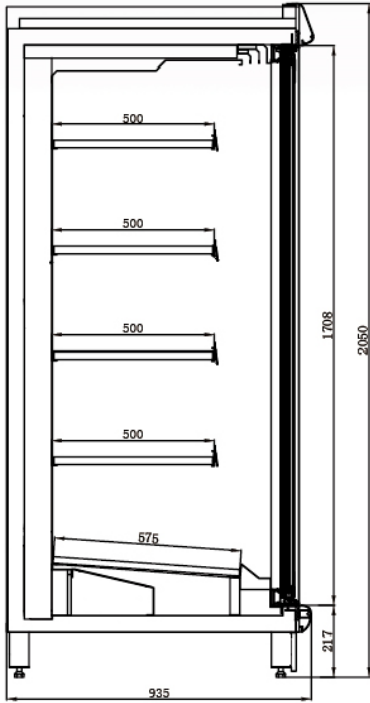

Remote condensing unit

R404A

LED lighting

ROCK LT				
Length mm		1560	2340	3120
N ^o of Glass Doors		2	3	4
ROCK LT	Linear Cabinet	BLD0.8L	BLD1.2L	BLD1.4L
ROCK LT	End Cabinet		BLD1.2L	

Linear Cabinet

Legend