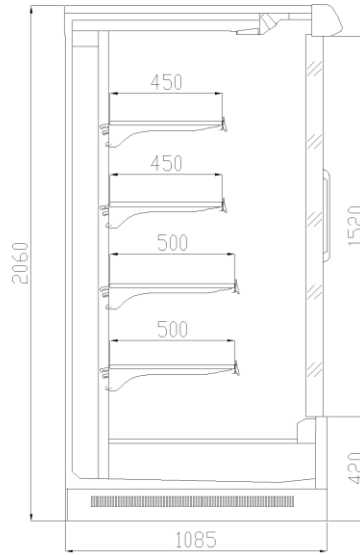

Off-cycle defrost

Ceramic glass

Ventilated

Remote condensing unit

R404A

LED lighting

Rock EC					
Length mm		1875	2320	2500	3750
Rock EC	Linear Cabinet	CLC-2011		CLC-2711	CLC-3911
	End Cabinet		CLC-2511		

Linear Cabinet

End Cabinet