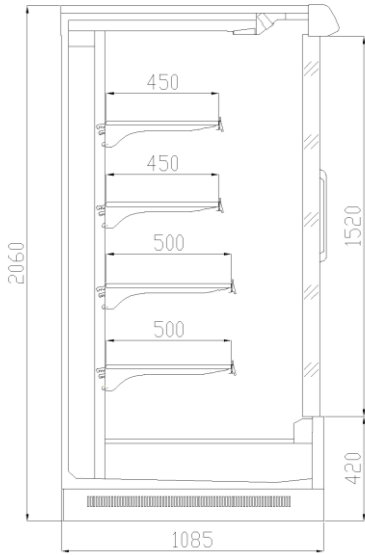

Off-cycle defrost

Ceramic glass

Ventilated

Remote condensing unit

R404A

LED lighting

Rock EC					
Length mm		1875	2320	2500	3750
Rock EC	Linear Cabinet	CLC-2011		CLC-2711	CLC-3911
	End Cabinet		CLC-2511		

Linear Cabinet

End Cabinet