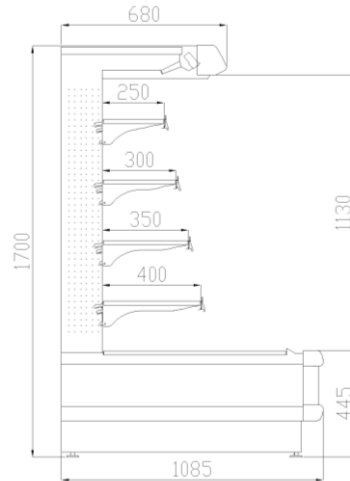

Linear Cabinet
Marble Grace H17