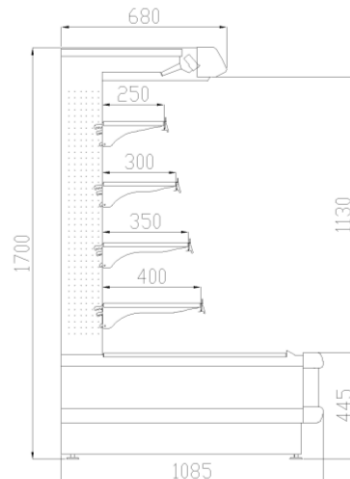

End Cabinet
Marble Grace H17