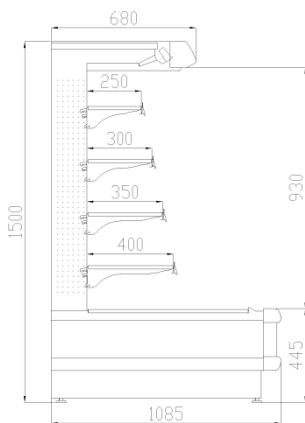

End Cabinet
Marble Grace H15