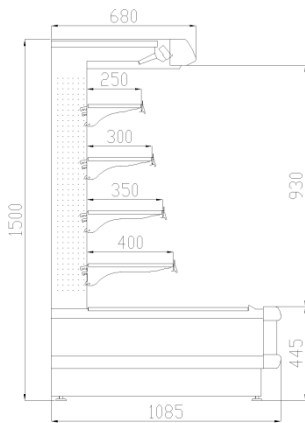

Marble Grace Grace

Linear Cabinet
Marble Grace H15