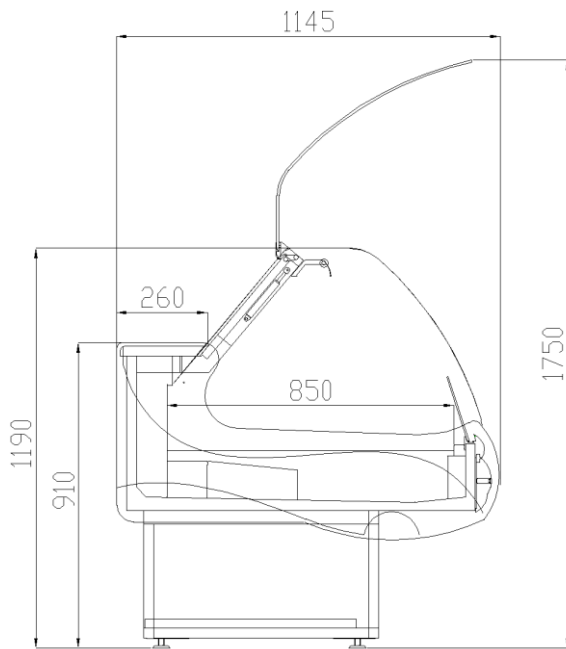

Lazuli RCA Spring

Length mm		1960	2580	3836
Lazuli RCA Spring	Linear Cabinet	CSS-2012FA	CSS-2712FA	CSS-3912FA

Linear Cabinet

Legend

Bread

Cheese

Chicken

Dairy products