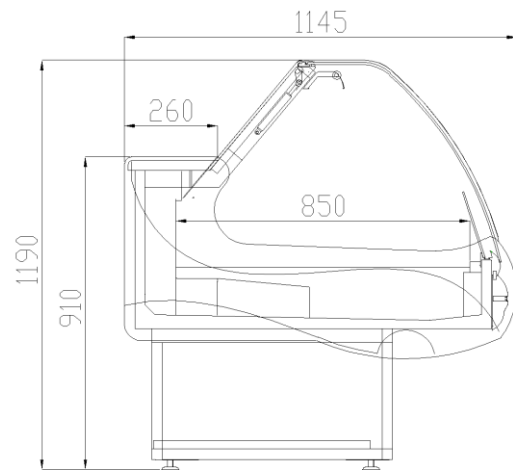

Lazuli RCA Spring

Length mm		1960	2580	3836
Lazuli RCA Spring	Linear Cabinet	CSS-2012FA	CSS-2712FA	CSS-3912FA

Linear Cabinet

Legend

Bread

Cheese

Chicken

Dairy products