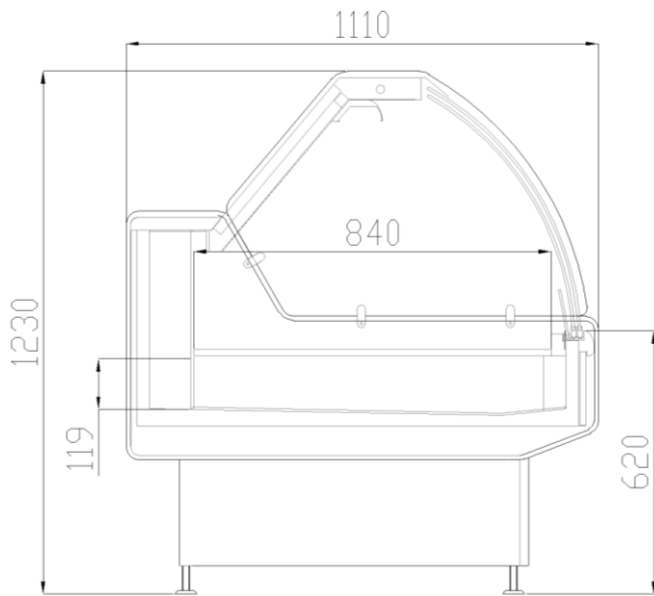

Linear Cabinet