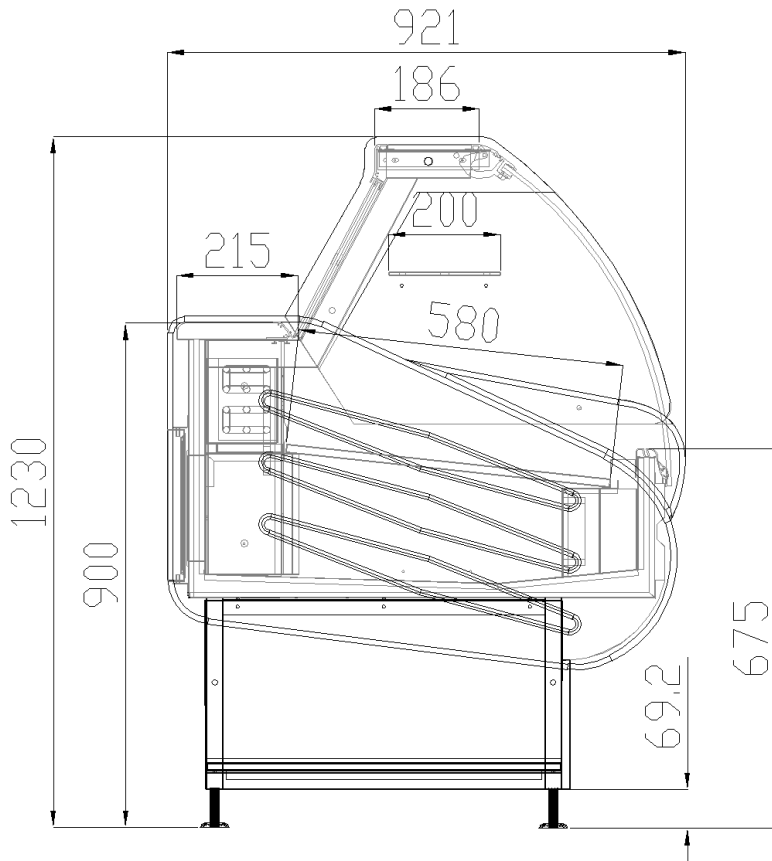

Off-cycle defrost

Ceramic glass

Ventilated

Remote condensing unit

R404A

LED lighting

Lazuli RCA Euro				
Length mm		1590	1965	2590
Lazuli RCA Euro	Linear Cabinet	BSS_1590SGR	BSS_2090SGR	BSS_2590SGR

Linear Cabinet