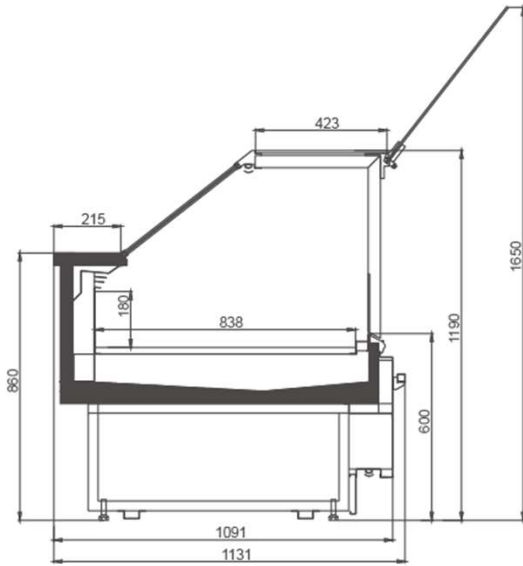

Ventilated

Incorporated condensing unit

Ceramic glass

LED lighting

Lapis RDA						
Length mm		1250	1875	2500	3750	Ex-corner
Lapis RDA D960	Linear Cabinet	GKJ-1310YS	GKJ-1910YS	GKJ-2510YS	GKJ-3810YS	GKJ-1313YSWJ
Lapis RDA D1135	Linear Cabinet	GKJ-1311YS	GKJ-1911YS	GKJ-2511YS	GKJ-3811YS	GKJ-1313YSWJ

Linear Cabinet

Corner Cabinet