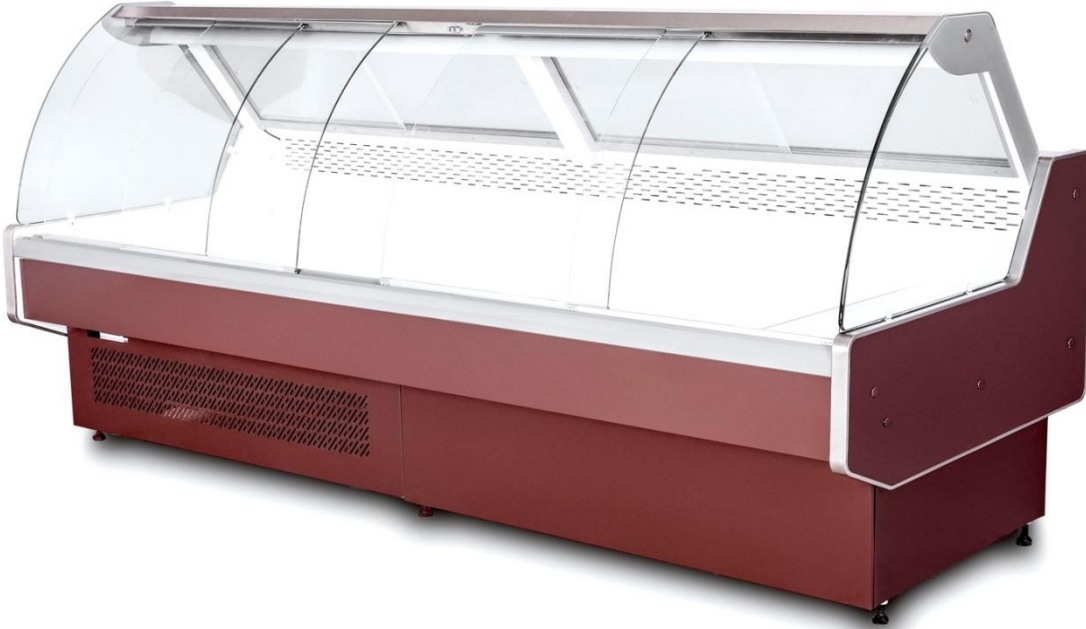

Lapis RCA Glide

Meat

Chicken

Dairy products

Drinks

Pre-packed fish

Sandwiches

Off-cycle defrost

Compressor hermetic

Ventilated

Incorporated condensing unit

Ceramic glass

LED lighting

Lapis RCA Glide

Lapis RCA Glide

Length mm		1590	1965	2590
Lapis RCA Glide	Linear Cabinet	BSS_1590Y	BSS_2090Y	BSS_2590Y

Linear Cabinet

Legend

Bread

Cheese

Chicken

Dairy products

Delicatessen

Drinks

Hermetic scroll compressor

High efficiency fans

Hot-gas defrosting

Ice

LED lighting

LED lighting

Machinery room

Manual defrost