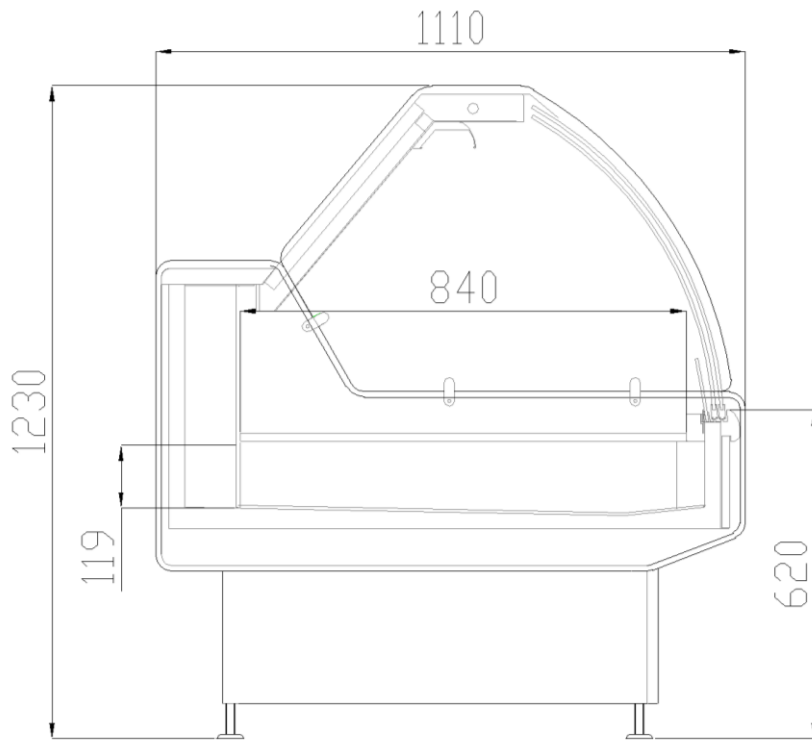

Linear Cabinet