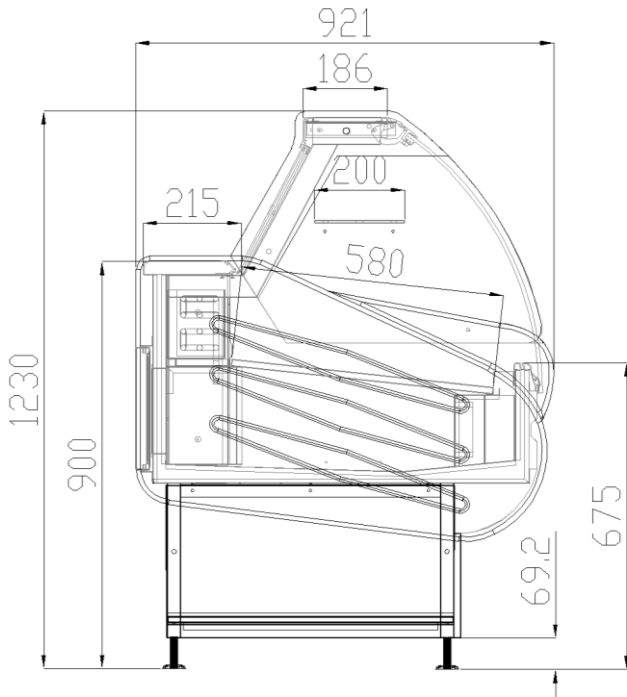

## Lapis RCA Euro

Length mm		1590	1965	2590
Lapis RCA Euro	Linear Cabinet	BSS_1590SG	BSS_2090SG	BSS_2590SG

Linear Cabinet

Legend

Bread

Cheese

Chicken

Dairy products