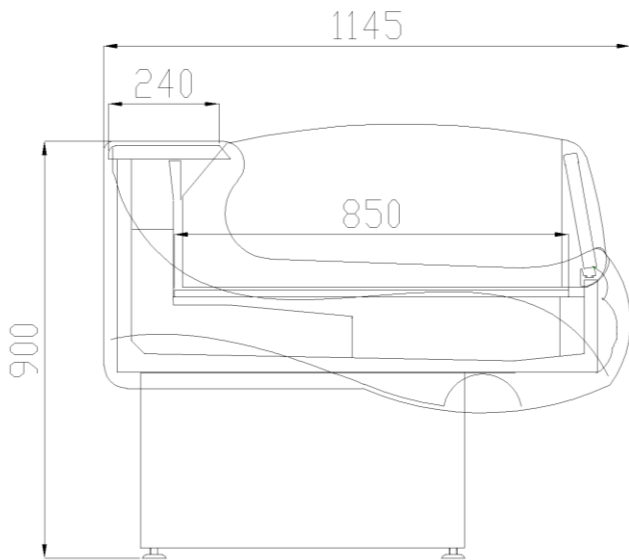

Linear Cabinet