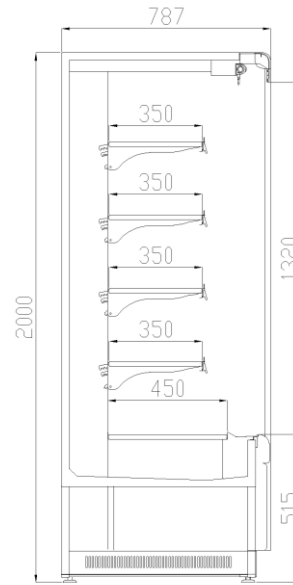

Linear Cabinet
Gabbro MT D787