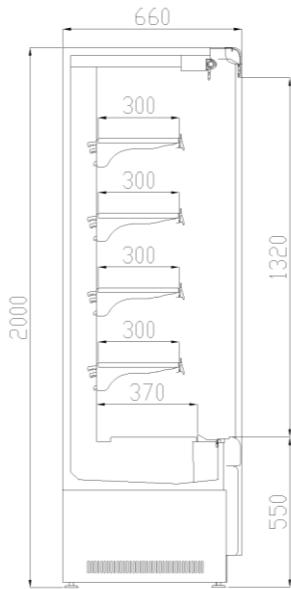

Linear Cabinet
Gabbro MT D660