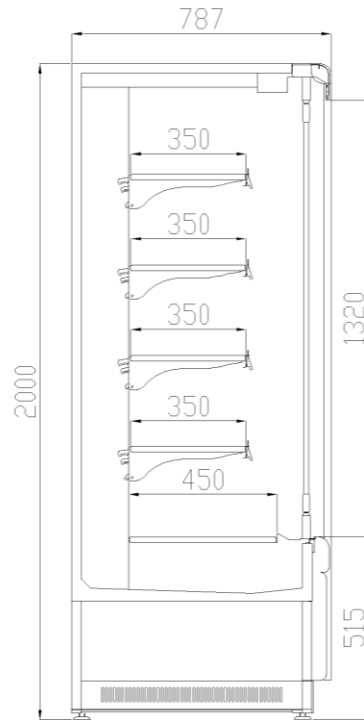

Linear Cabinet
D787