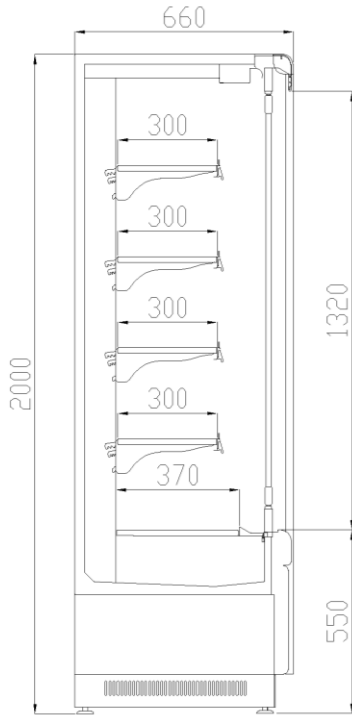

Linear Cabinet
D660